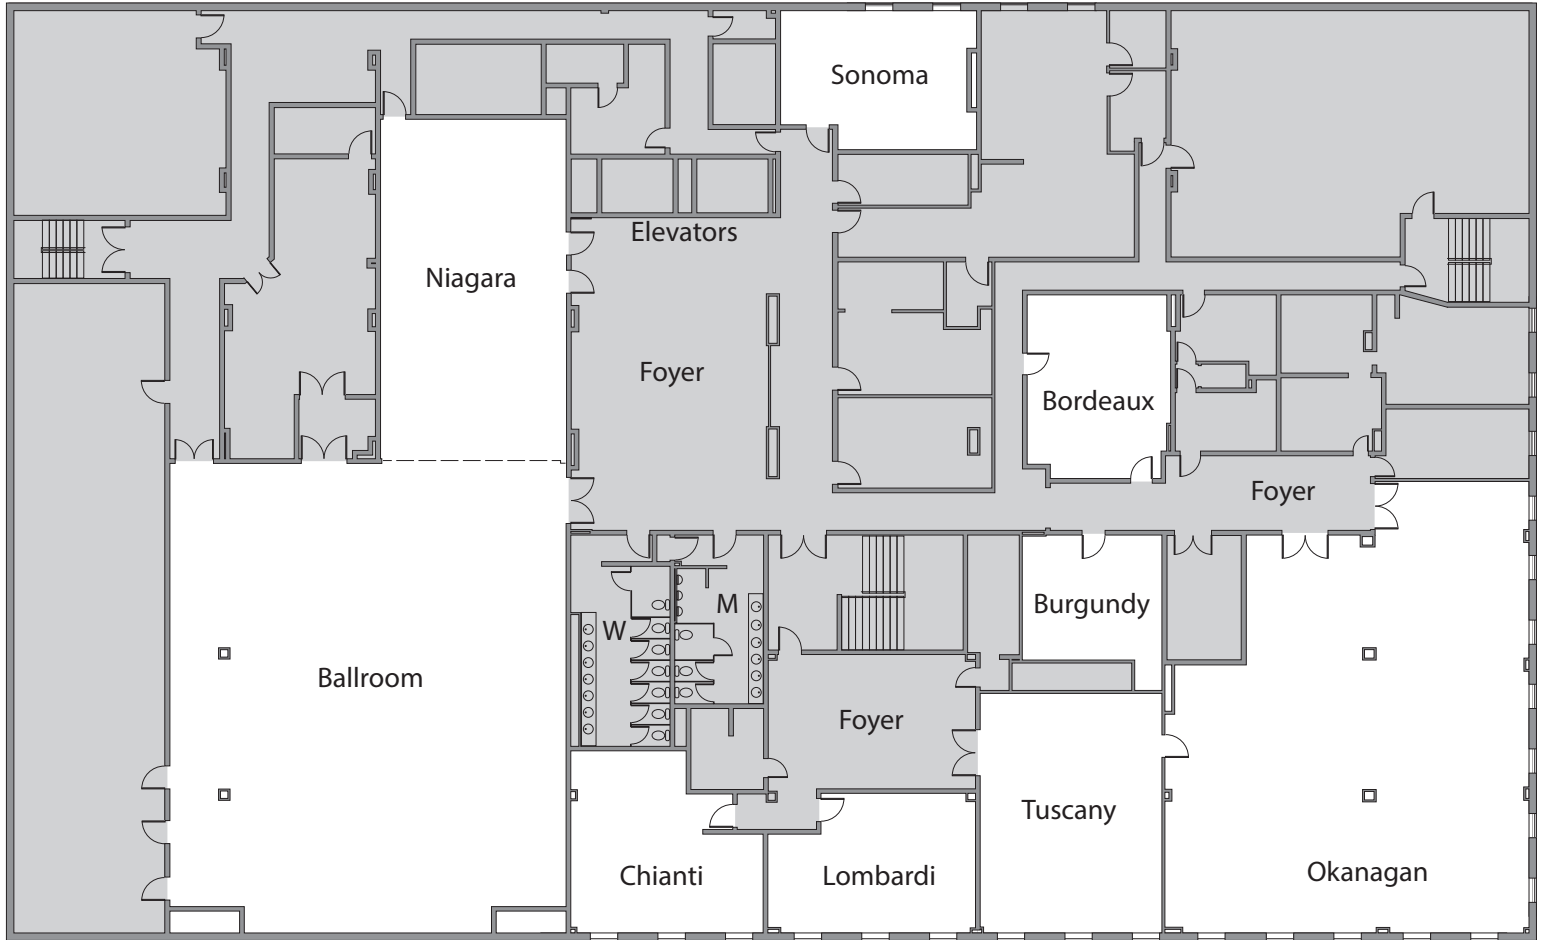

Conference Level

MEETING ROOMS	DIMENSIONS	SQ FT	CEILING	CAPACITIES					
				Theatre	Classroom	Boardroom	Reception	Rounds	Dinner Dance
Executive Boardroom*	15' x 28'	420	9'	-	-	12	-	-	-
Grand Ballroom	62' x 52'	3,224	10' & 9'	200	72	34	400	176	160
Ballroom & Niagara	-	4,328	10' & 9'	350	112	-	480	232	220
Niagara	46' x 24'	1,104	9'	70	40	26	80	64	-
Sonoma	25' x 18'	450	8'	30	12	14	25	16	-
Chianti	26' x 25'	650	8'	30	15	14	40	16	-
Lombardy	26' x 20'	520	8'	30	12	18	25	16	-
Tuscany	31' x 24'	744	8'	60	24	24	60	40	-
Okanagan	66' x 48'	2,882	9'	140	60	-	220	112	88
Bordeaux	25' x 19'	475	9'	40	18	16	30	24	-
Burgundy	18' x 16'	288	8'	20	8	10	16	8	-